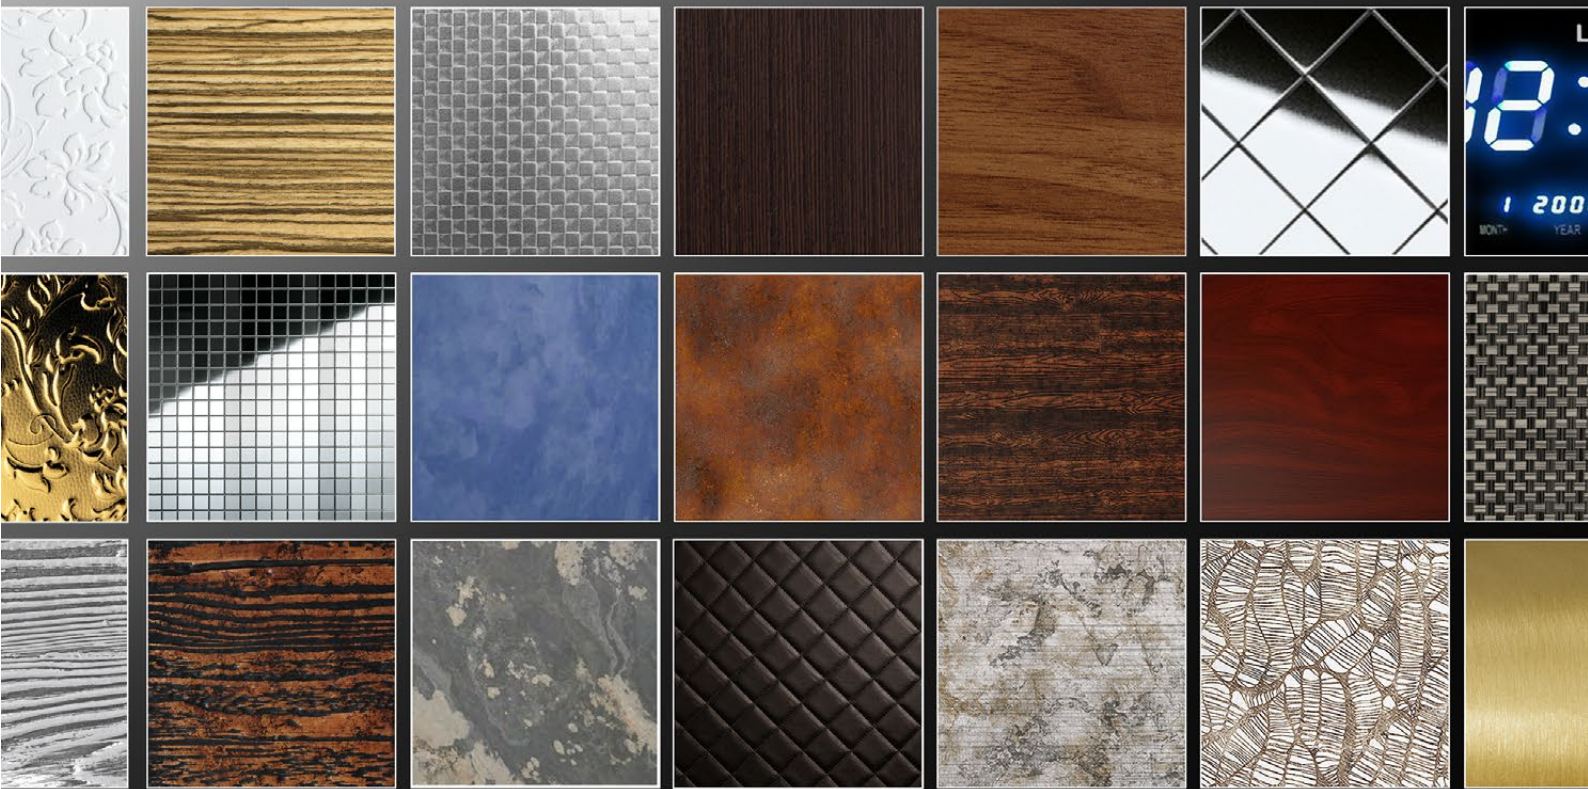

5 White Silver

6 White

Material: HIPS + PU-Leather

Screen Line

Dawn

Screen Line offers trendy high tenacity polyester screen coatings, with wide range of colors and textures.

**1** O'Clock**2** Morning**3** Afternoon**4** Late**5** Evening**6** Dawn**7** Night**8** Soon

**1** Gold**2** Silver**3** Anthracite**4** Ice Blue**5** Sky Blue**6** MSC Silver**7** Galaxy Silver**8** Rhombus Silver

Material: HIPS + PET

Patterns available in: 3x3, 5x5, 10x10, 15x15, 20x20 and 30x30 cm

standard line
Multiple, painted RAL white
in a telephone chain store

wood line
With wood panels in a
chain food restaurant

stainless steel line
With mirror effect in a notary's
office in Paris

image line
With vinyl in a
chain clothes shop