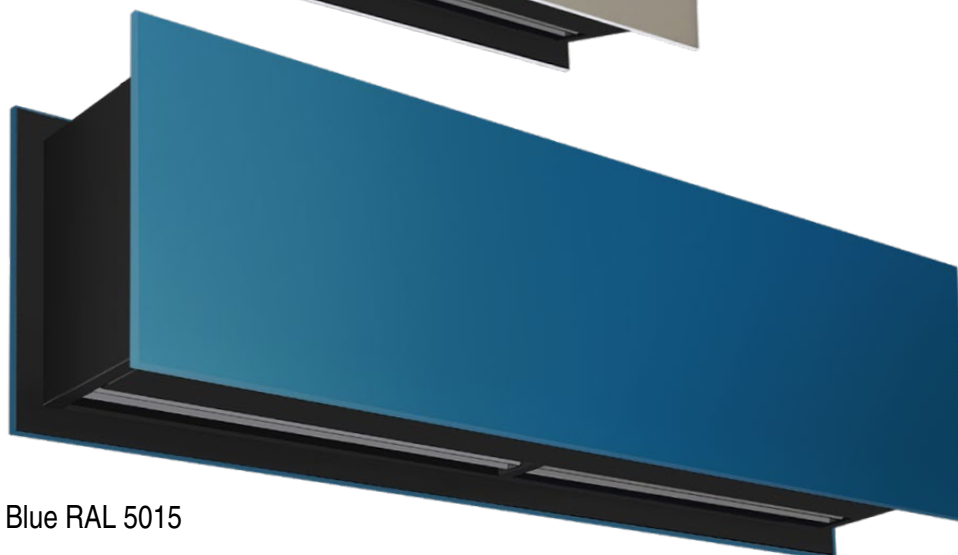

Aluminum Anodized

Blue RAL 5015

Standard Line includes by default the anodized aluminum panels finish.

Optionally, there is the possibility of color painting customization, either the panels or the whole casing.