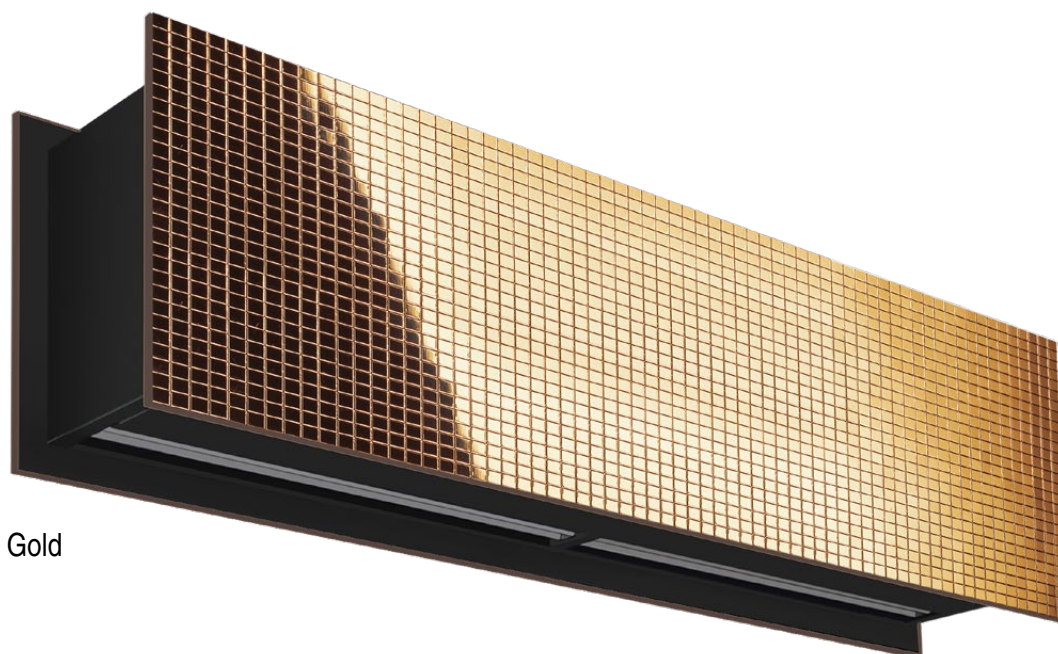

Stainless Steel Line provides different surface finishes, from satin to polished (mirror effect).
A unique, aesthetic material highly chosen by architects and interior designers.

1 S/S Satin

2 S/S Polished

Material: Polyscreen

Metal Line

Step 5

Metal Line provides a wide variety of decorative textured stainless steels, with patterned eye-catcher designs.

**1** Step 5**2** 5WL**3** Mandorla**4** Karo**5** Raute**6** Leinen**7** Eisblume**8** Austenit

Material: Stainless Steel AISI 304 (AISI 316 depending on models)

Kaleido Line

Gold

Kaleido Line mirror tiled surfaces with a stylish mosaic look, perfect for the decoration of exclusive fashion and glamour environments.