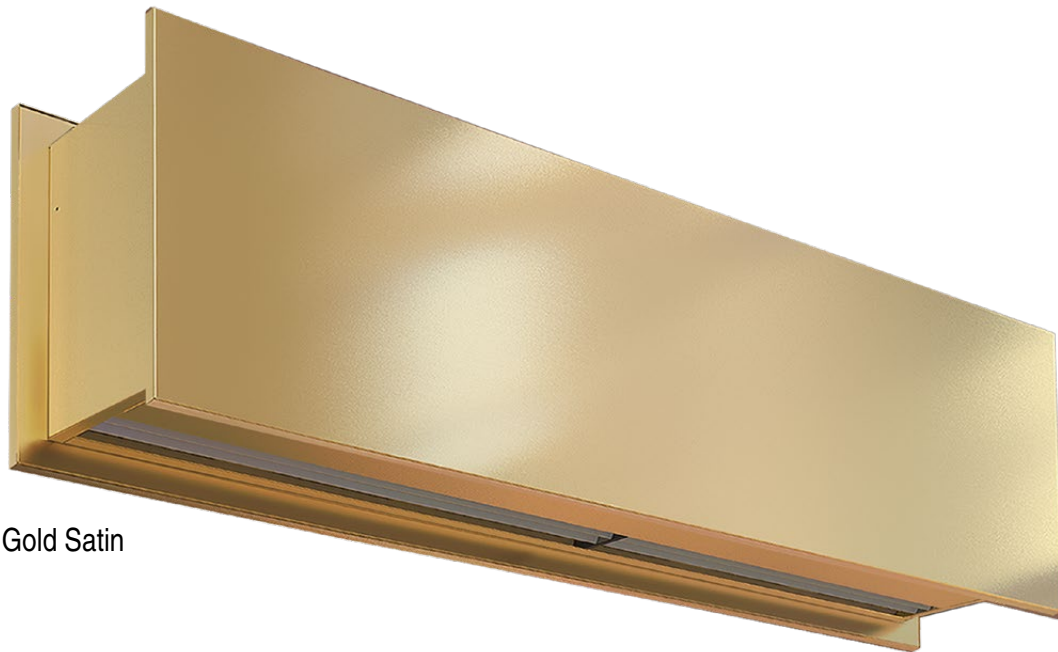

With a central steel casing finished in black paint sable noir and anodized aluminum front panels as standard.

Available in other colors, stainless steel AISI 304 glossy, matte or brushed. Special finishes with other materials such as aged metal, wood, PVC / PES patterns, textures, logos, signage, graphics, lights, clocks, vinyls, or even natural stone.

ZEN, with anodized aluminum panels,
Bishopsgate Office Building, London (UK)

Standard Line

Aluminum Anodized

Blue RAL 5015

Standard Line includes by default the anodized aluminum panels finish.

Optionally, there is the possibility of color painting customization, either the panels or the whole casing.

Stainless Steel Line provides different surface finishes, from satin to polished (mirror effect).
A unique, aesthetic material highly chosen by architects and interior designers.

1 S/S Satin

2 S/S Polished

Material: Stainless Steel

Decorative Metals Line

Gold Satin

Decorative Metals Line provides an elegant and luxurious finish thanks to the sobriety of stainless steel and other decorative metals. It offers the possibility to customize stainless steel surfaces with many colors, textures, polished or acid etching.