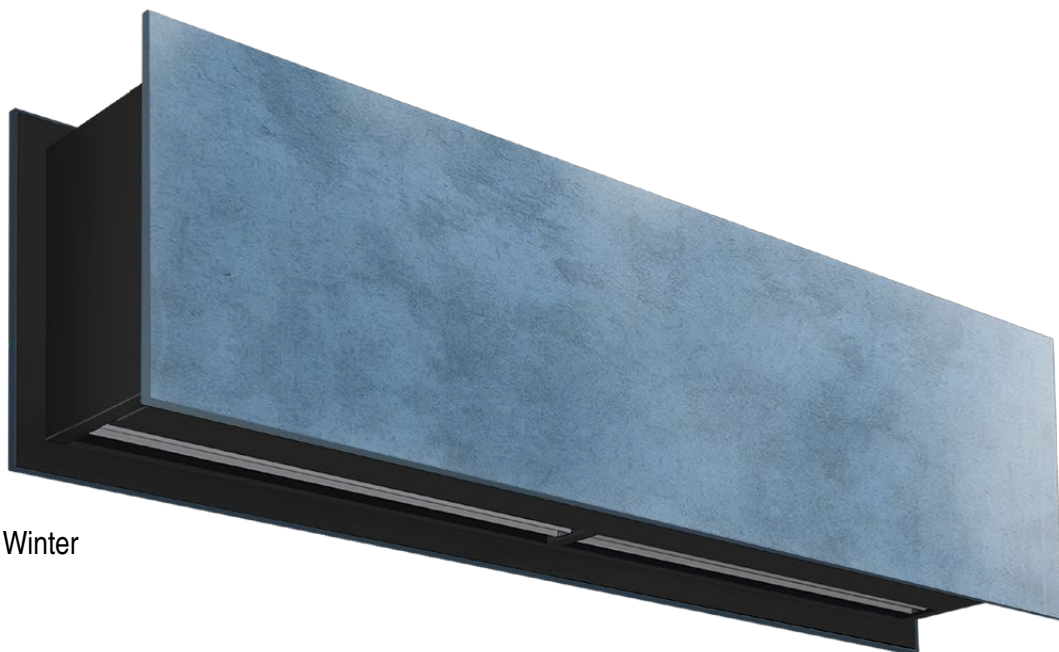

Stucco Line

Winter

Stucco Line enables the creation of unique designs distinguished by its elegance and a perfect integration with interior design and architecture.