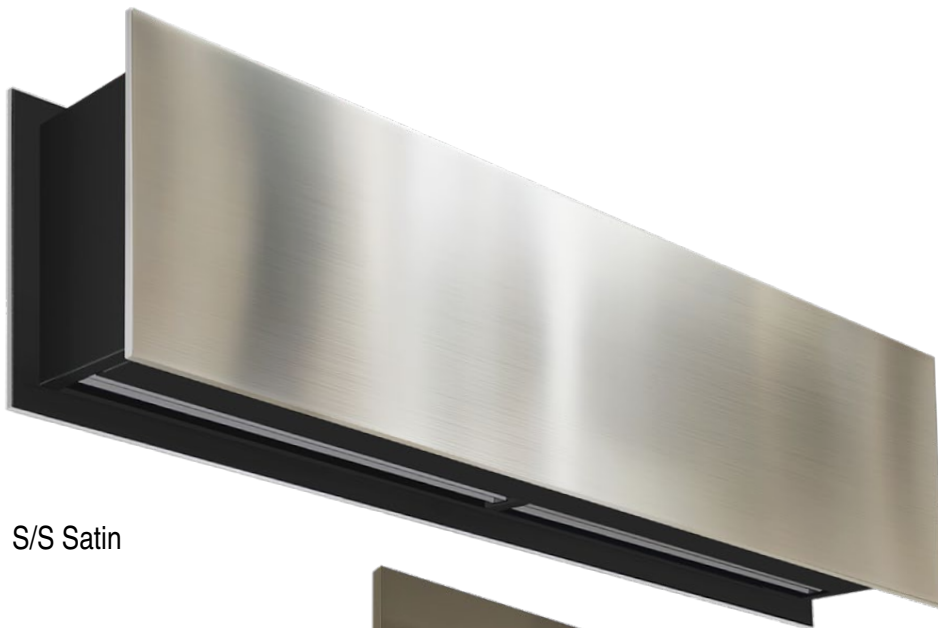

With a central steel casing finished in black paint sable noir and anodized aluminum front panels as standard.

Available in other colors, stainless steel AISI 304 glossy, matte or brushed. Special finishes with other materials such as aged metal, wood, PVC / PES patterns, textures, logos, signage, graphics, lights, clocks, vinyls, or even natural stone.

1 Aluminum Anodized

2 Black RAL 9005

3 White RAL 9016

4 RAL Colors Palette

Material: Aluminum Anodized, RAL Palette

Stainless Steel Line

S/S Satin

S/S Polished (Mirror Effect)

Stainless Steel Line provides different surface finishes, from satin to polished (mirror effect).
A unique, aesthetic material highly chosen by architects and interior designers.

1 S/S Satin

2 S/S Polished

Material: Stainless Steel

Decorative Metals Line

Gold Satin

Decorative Metals Line provides an elegant and luxurious finish thanks to the sobriety of stainless steel and other decorative metals. It offers the possibility to customize stainless steel surfaces with many colors, textures, polished or acid etching.