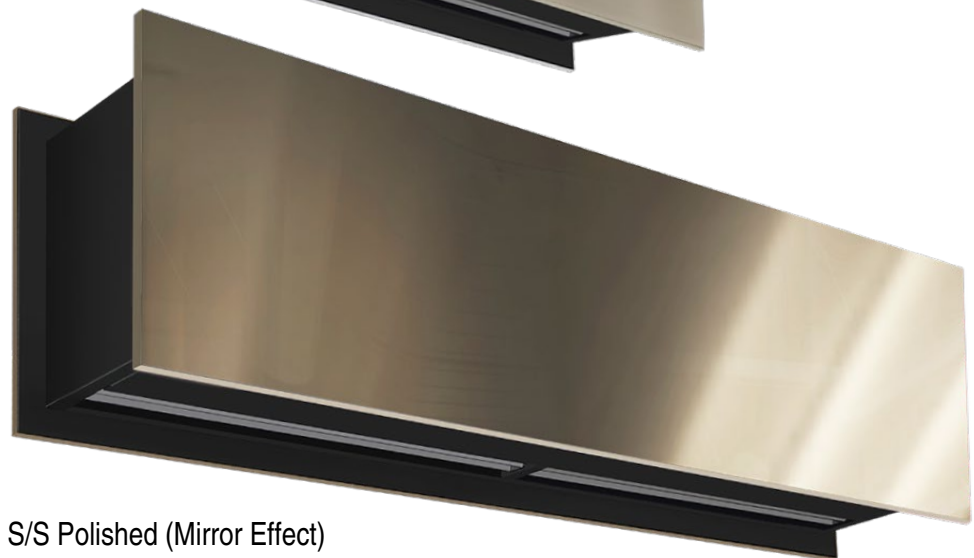

With a central steel casing finished in black paint sable noir and anodized aluminum front panels as standard.

Available in other colors, stainless steel AISI 304 glossy, matte or brushed. Special finishes with other materials such as aged metal, wood, PVC / PES patterns, textures, logos, signage, graphics, lights, clocks, vinyls, or even natural stone.

1 Aluminum Anodized

2 Black RAL 9005

3 White RAL 9016

4 RAL Colors Palette

Material: Aluminum Anodized, RAL Palette

Stainless Steel Line

S/S Satin

S/S Polished (Mirror Effect)

Stainless Steel Line provides different surface finishes, from satin to polished (mirror effect).
A unique, aesthetic material highly chosen by architects and interior designers.

1 S/S Satin

2 S/S Polished