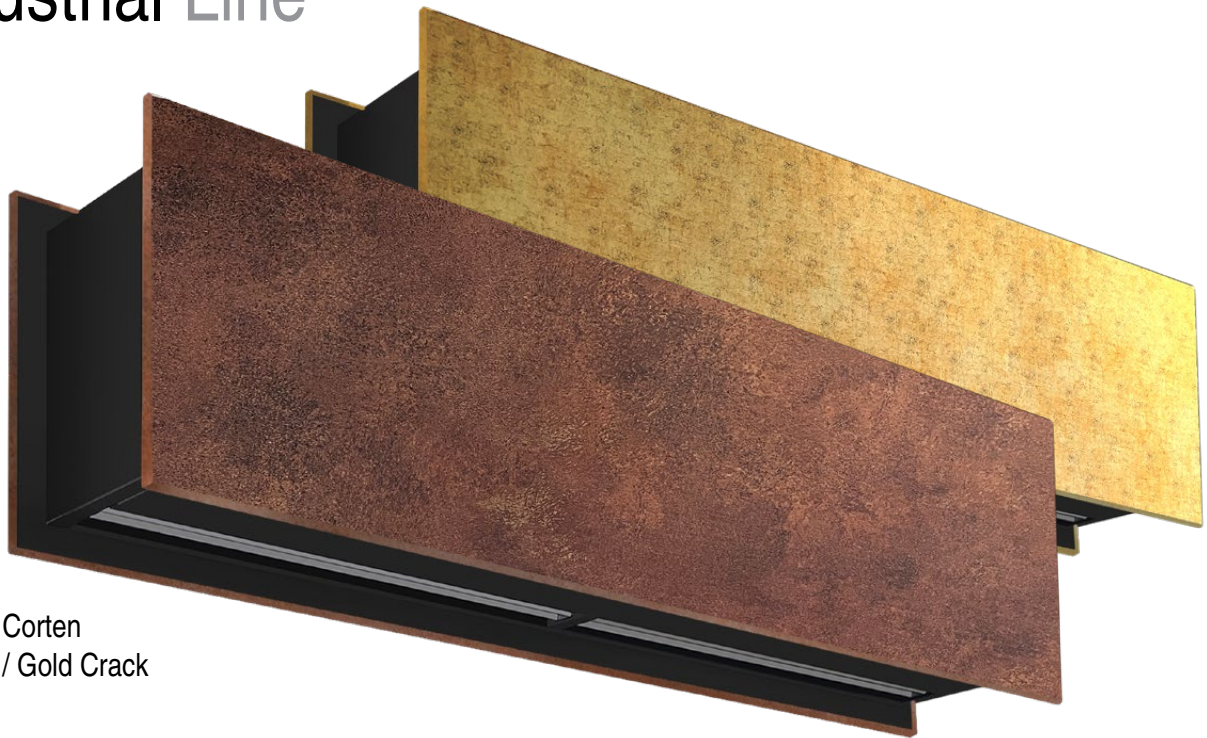

Wood Line 3 product range offers fashionable wood patterns combining an elegant appearance with a modern finishing touch.

1 Pale Nova Caeli

2 Pale Radiant Sahara

3 Pale As

4 Oculus

5 Ibis

6 Rustic White Vintage

7 Rustic Confectum

8 Zebra Pure Dark

Material: Bodaq adhesive patterns

Industrial Line

Corten
/ Gold Crack

Industrial Line provides a wide variety of decorative textured materials including precious metals and rustic finishes in an architectural modern style.