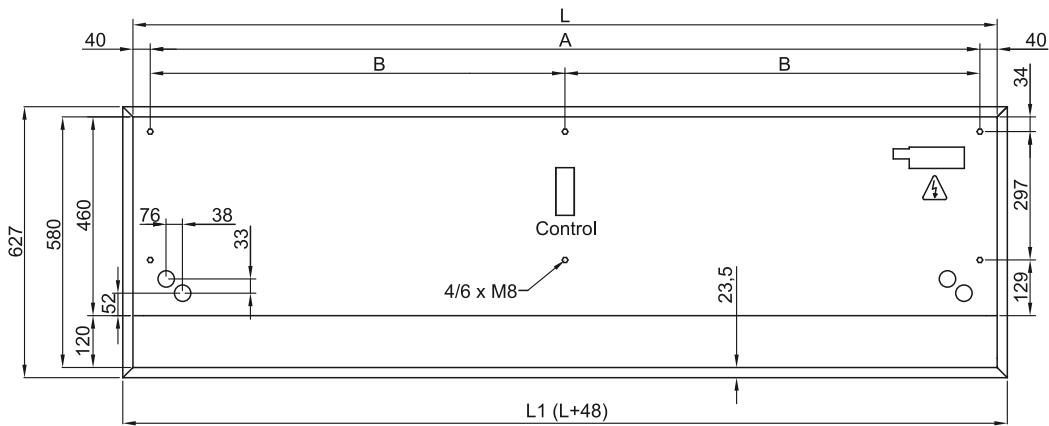

Modelis	(m³/h)	(m)

RDAM ECM 1500 DX12-DA	5/8" - 3/8"	
RDAM ECM 2000 DX16-DA	5/8" - 3/8"	
RDAM ECM 2500 DX21-DA	3/4" - 3/8"	
RDAM ECM 2500 DX24-DA	3/4" - 3/8"	
RDAM ECG 1000 DX10-DA	5/8" - 3/8"	
RDAM ECG 1500 DX13-DA	5/8" - 3/8"	
RDAM ECG 1500 DX15-DA	5/8" - 3/8"	
RDAM ECG 2000 DX22-DA	3/4" - 3/8"	
RDAM ECG 2500 DX25-DA	3/4" - 3/8"	
RDAM ECG 2500 DX29-DA	7/8" - 1/2"	

Modelis	(m³/h)	(m)

RDAM ECM 1000 VRV8-DA	5/8" - 3/8"	
RDAM ECM 1500 VRV12-DA	5/8" - 3/8"	
RDAM ECM 2000 VRV16-DA	5/8" - 3/8"	
RDAM ECM 2000 VRV19-DA	3/4" - 3/8"	
RDAM ECM 2500 VRV21-DA	3/4" - 3/8"	
RDAM ECM 2500 VRV24-DA	3/4" - 3/8"	
RDAM ECG 1000 VRV10-DA	5/8" - 3/8"	
RDAM ECG 1500 VRV13-DA	5/8" - 3/8"	
RDAM ECG 1500 VRV15-DA	5/8" - 3/8"	
RDAM ECG 2000 VRV20-DA	3/4" - 3/8"	
RDAM ECG 2000 VRV24-DA	3/4" - 3/8"	
RDAM ECG 2500 VRV25-DA	3/4" - 3/8"	
RDAM ECG 2500 VRV29-DA	7/8" - 3/8"	

Izmeri

	L	L1	A	B
Recessed Dam 1000	1000	1048	920	-
Recessed Dam 1500	1500	1548	1420	710
Recessed Dam 2000	2000	2048	1920	960
Recessed Dam 2500	2500	2548	2420	1210