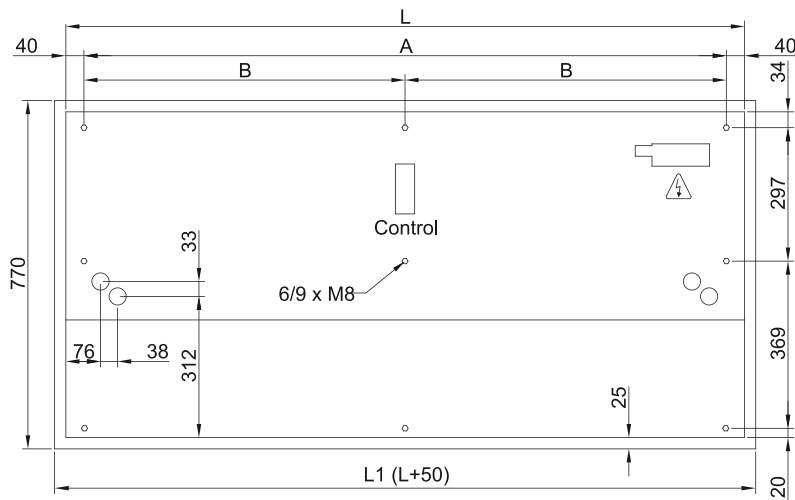

Modelis	(m³/h)	(m)
RECG 1000 DX10-DA	5/8" - 3/8"	
RECG 1500 DX15-DA	5/8" - 3/8"	
RECG 1500 DX13-DA	5/8" - 3/8"	
RECG 2000 DX22-DA	3/4" - 3/8"	
RECG 2500 DX25-DA	3/4" - 3/8"	
RECG 2500 DX29-DA	7/8" - 1/2"	

Modelis	(m³/h)	(m)
RECM 1000 VRV8-DA	5/8" - 3/8"	
RECM 1500 VRV12-DA	5/8" - 3/8"	
RECM 2000 VRV16-DA	5/8" - 3/8"	
RECM 2000 VRV19-DA	3/4" - 3/8"	
RECM 2500 VRV21-DA	3/4" - 3/8"	
RECM 2500 VRV24-DA	3/4" - 3/8"	
RECG 1000 VRV10-DA	5/8" - 3/8"	
RECG 1500 VRV13-DA	5/8" - 3/8"	
RECG 1500 VRV15-DA	5/8" - 3/8"	
RECG 2000 VRV20-DA	3/4" - 3/8"	
RECG 2000 VRV24-DA	3/4" - 3/8"	
RECG 2500 VRV25-DA	3/4" - 3/8"	
RECG 2500 VRV29-DA	7/8" - 3/8"	

Izmeri

	L	L1	A	B
Recessed Windbox 1000	1000	1050	920	-
Recessed Windbox 1500	1500	1550	1420	710
Recessed Windbox 2000	2000	1550	1920	960
Recessed Windbox 2500	2500	2550	2420	1210